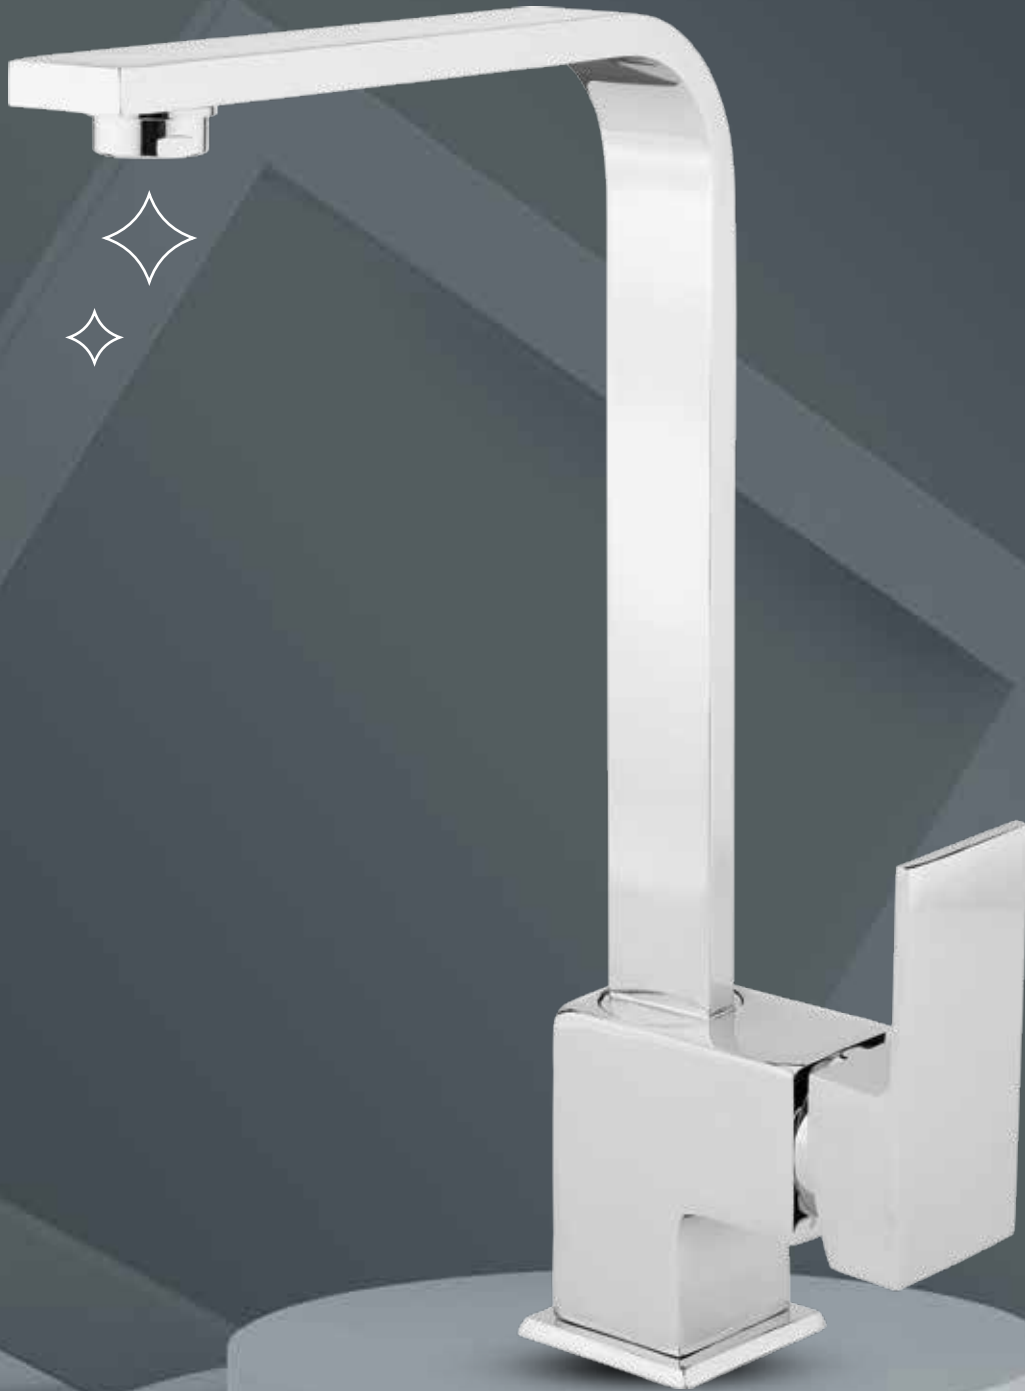

ALYANS SERİSİ

ALYANS SERIES